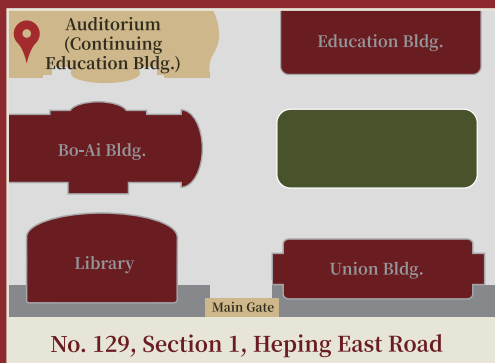

DAY 1 3.21

Location: Assembly Hall

DAY 2 3.22

Location: Auditorium
(Continuing Education Building)

Please complete the registration form before March 14 by scanning the QR code.
Contact: Ms. Peng-Yu He 886-2-7749-7978 pengyuhe@ntnu.edu.tw