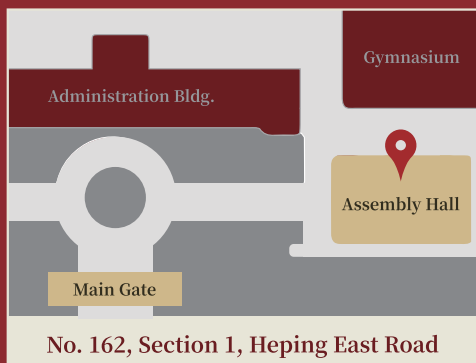

- Yi-De Liu, NTNU, Taiwan

Panel Discussion

- Roger Brindley, Penn State University, USA
- Sonia Feigenbaum, University of Texas at Austin, USA
- Gregory Wegmann, University of Burgundy, France

3.22

Location: Auditorium (Continuing Education Building)

DAY 1 3.21

Location: Assembly Hall

DAY 2 3.22

Location: Auditorium
(Continuing Education Building)

Please complete the registration form before March 14 by scanning the QR code.
Contact: Ms. Peng-Yu He 886-2-7749-7978 pengyuhe@ntnu.edu.tw